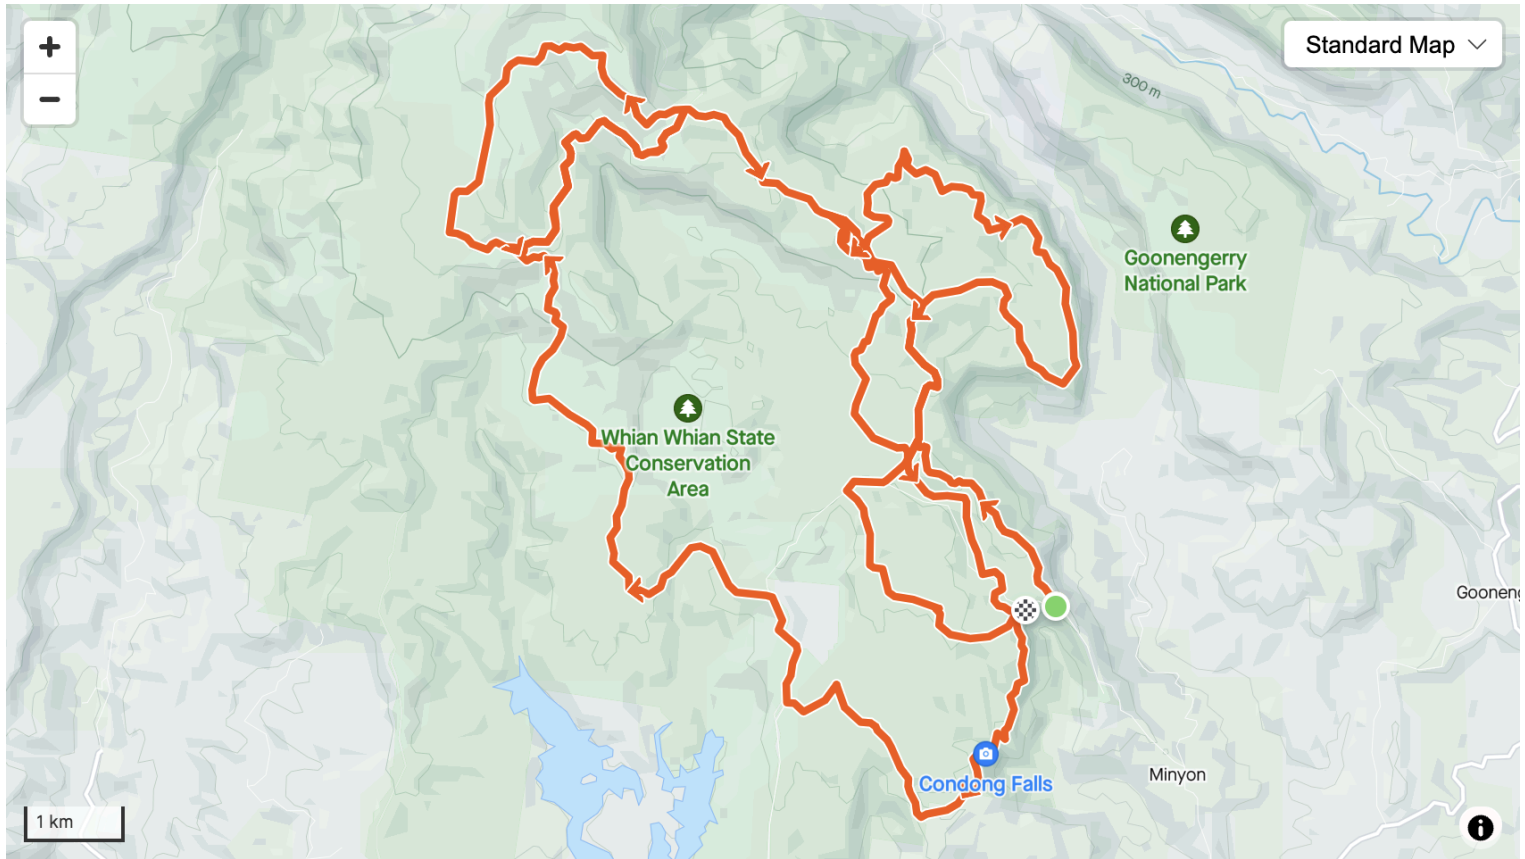

Minyon Ultra: Distance: 52.68km Elevation: 1,915m

Emergency Contacts:

- Gary Leckie: 0468 756 330
- Susan Camilleri: 0423 487 261

Mandatory Gear:

- Fully charged mobile phone
- 1L water
- Snake bandage
- Headlamp (due to pre-dawn start)
- Waterproof jacket
- Space blanket
- Thermal top
- Course map (printed or electronic)