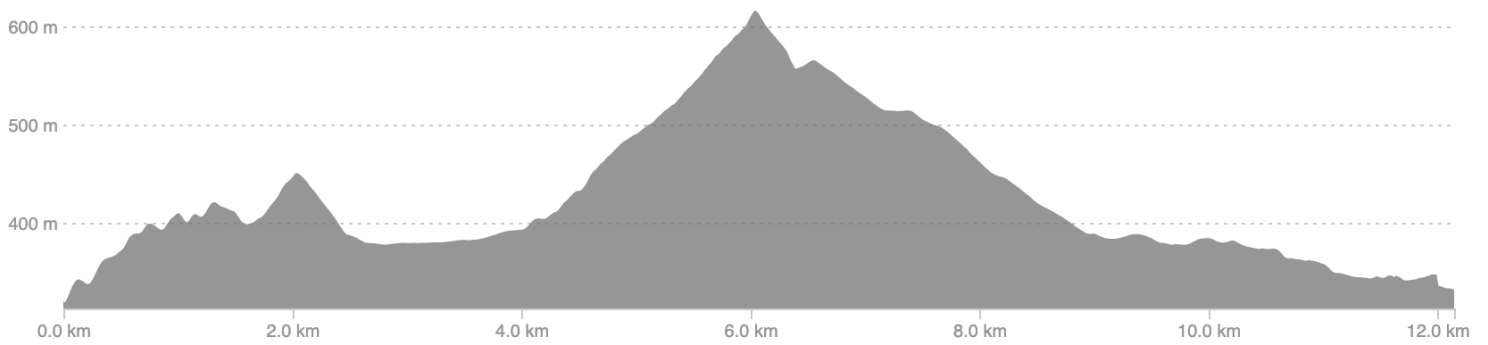

Nightcap Nudge: Distance: 12.16km Elevation: 442m

Emergency Contacts:

- Gary Leckie: 0468 756 330
- Susan Camilleri: 0423 487 261

Mandatory Gear:

- Fully charged mobile phone
- Snake bandage
- Course map (printed or electronic)