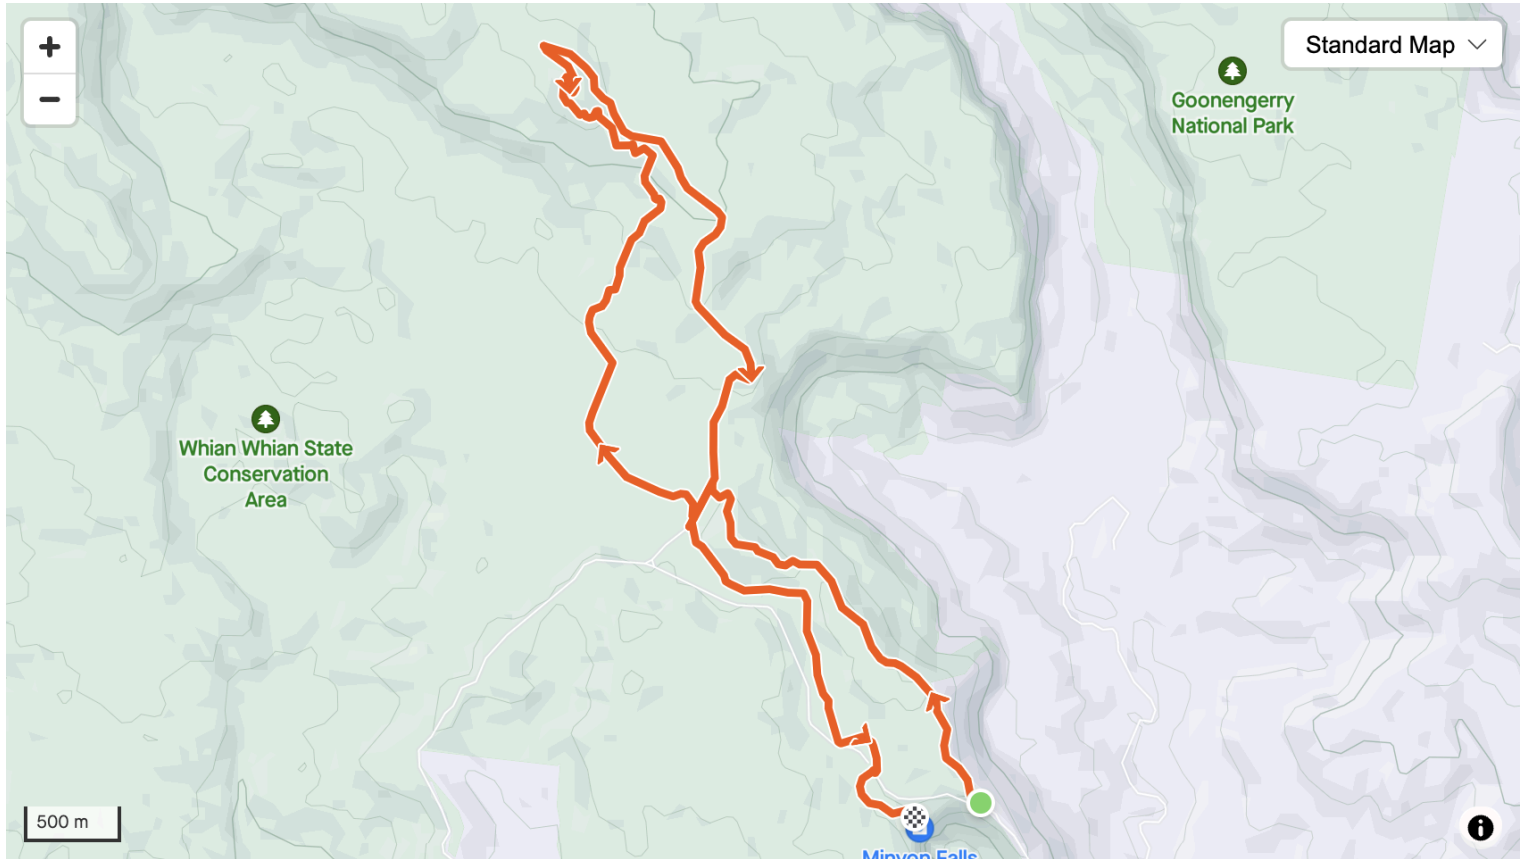

Nightcap Nudge: Distance: 12.16km Elevation: 442m

Emergency Contacts:

- Gary Leckie: 0468 756 330
- Susan Camilleri: 0423 487 261

Mandatory Gear:

- Fully charged mobile phone
- Snake bandage
- Course map (printed or electronic)