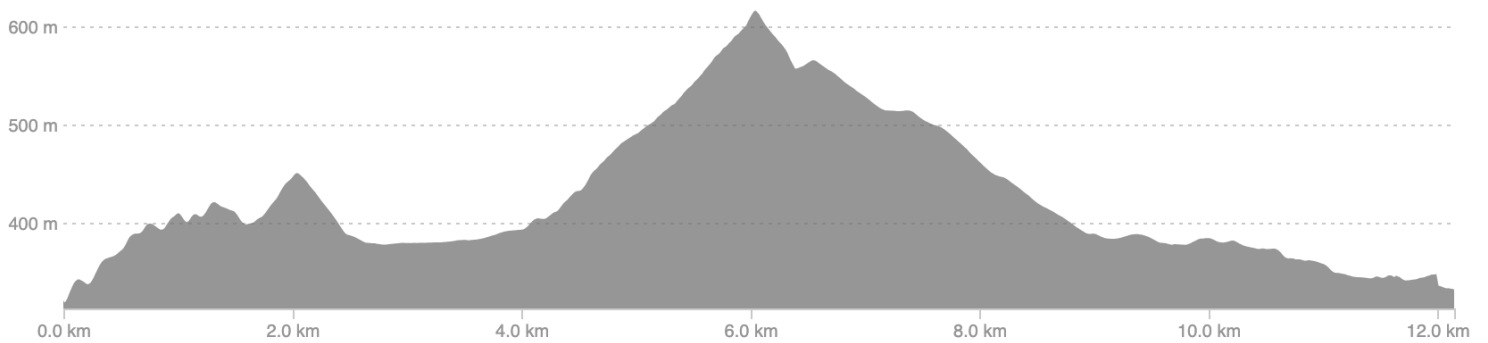

Nightcap Nudge: Distance: 12.16km Elevation: 442m

Emergency Contacts:

- Gary Leckie: 0468 756 330
- Susan Camilleri: 0423 487 261

Mandatory Gear:

- Fully charged mobile phone
- Snake bandage
- Course map (printed or electronic)