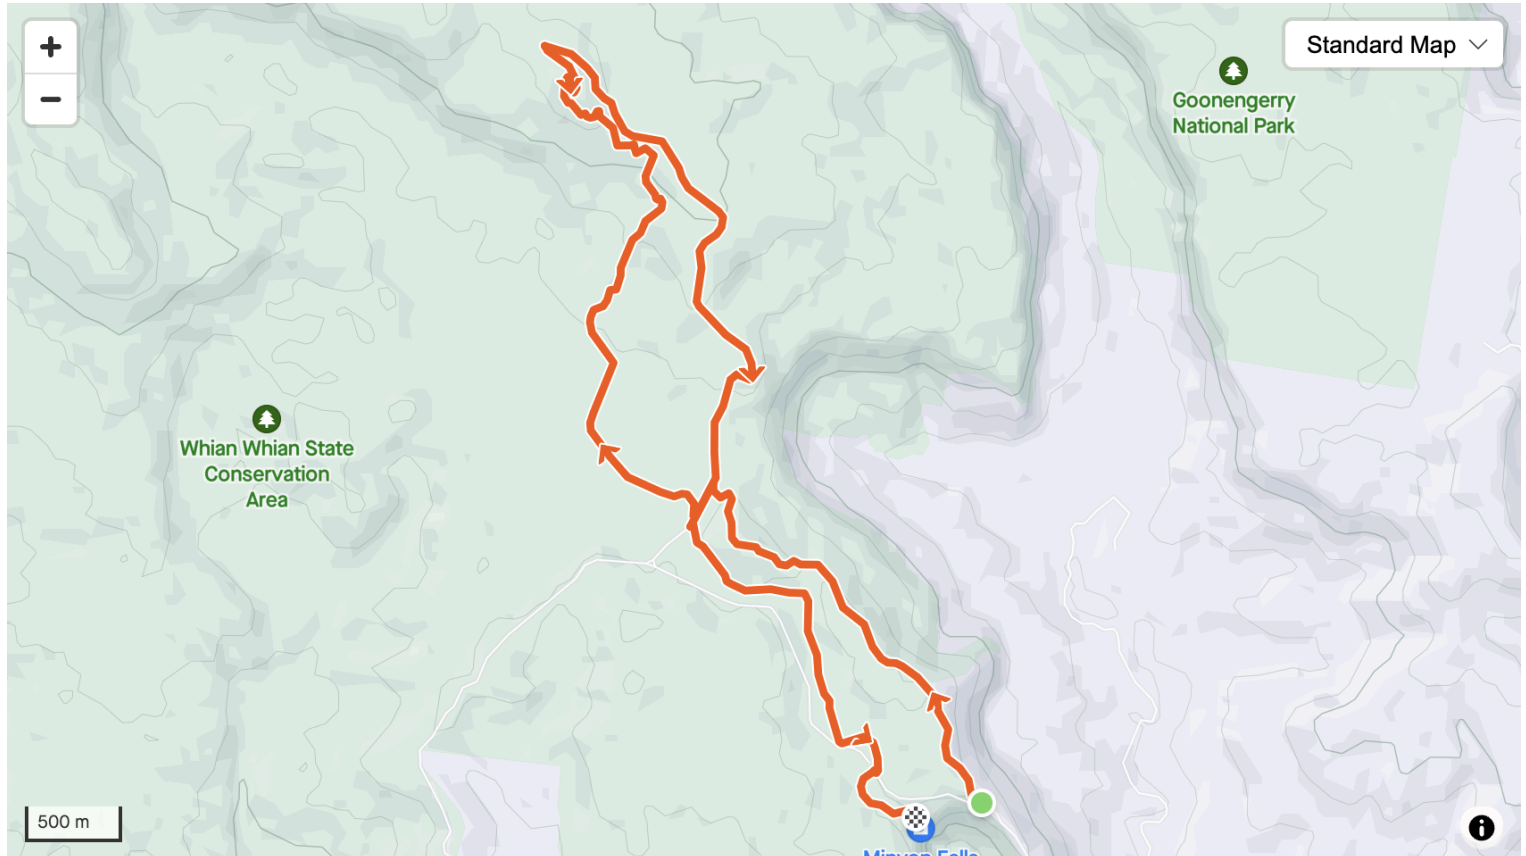

Nightcap Nudge: Distance: 12.16km Elevation: 442m

Emergency Contacts:

- Gary Leckie: 0468 756 330
- Susan Camilleri: 0423 487 261

Mandatory Gear:

- Fully charged mobile phone
- Snake bandage
- Course map (printed or electronic)