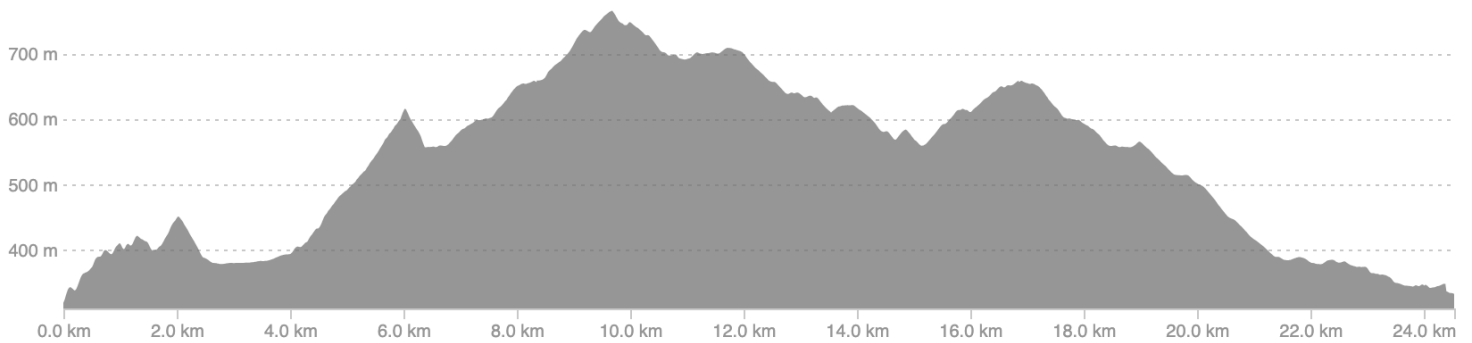

Postie's Round: Distance: 24.56km Elevation: 816m

Emergency Contacts:

- Gary Leckie: 0468 756 330
- Susan Camilleri: 0423 487 261

Mandatory Gear:

- Fully charged mobile phone
- 1L water
- Snake bandage
- Course map (printed or electronic)