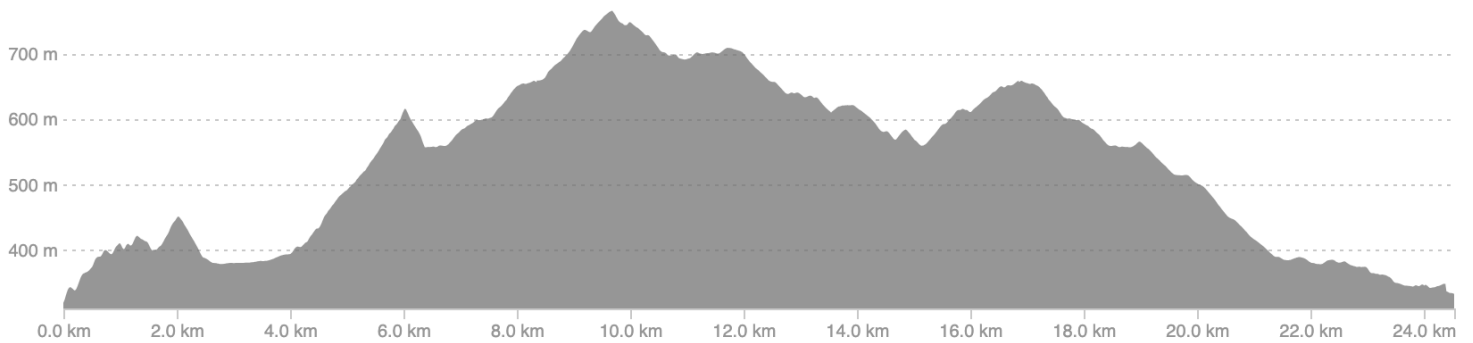

Postie's Round: Distance: 24.56km Elevation: 816m

Emergency Contacts:

- Gary Leckie: 0468 756 330
- Susan Camilleri: 0423 487 261

Mandatory Gear:

- Fully charged mobile phone
- 1L water
- Snake bandage
- Course map (printed or electronic)